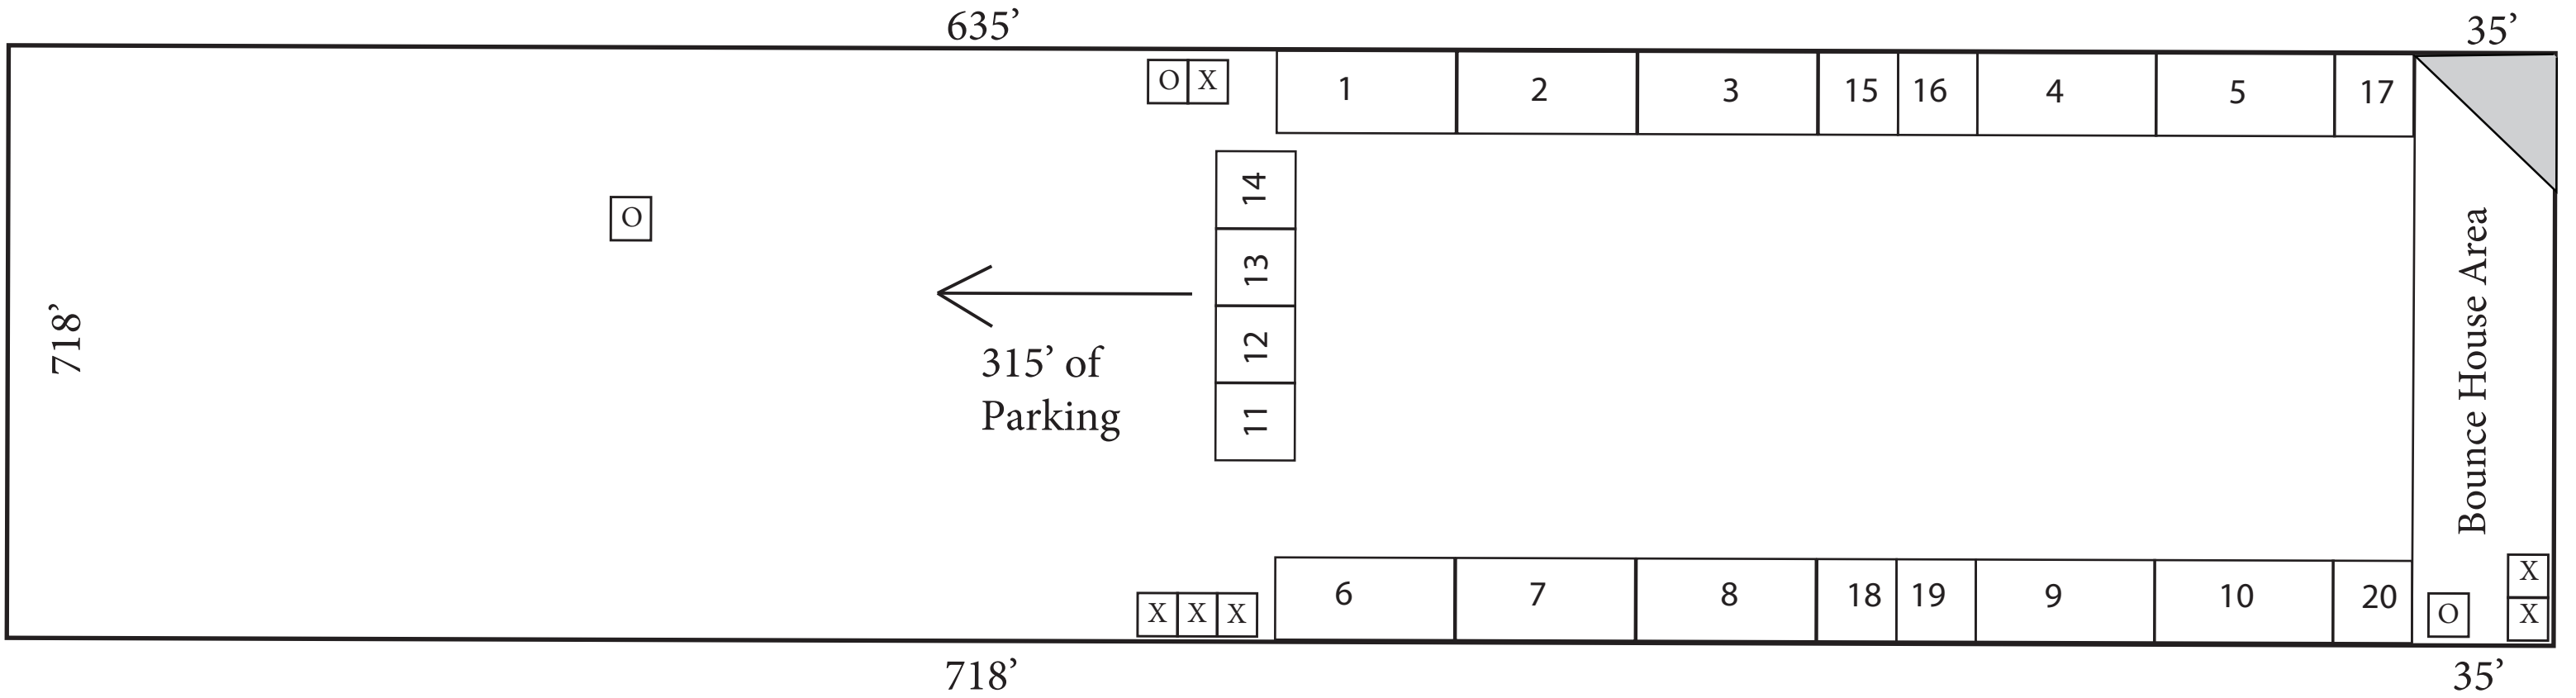

OUC

Light Bank

Toilet

Vendor Spaced are 25' deep
 Bounce House area is 35' deep
 Lg spaces are 50'
 Sm spaces are 20'

Stage
 25' x 25'

TOIR VENDOR MAP